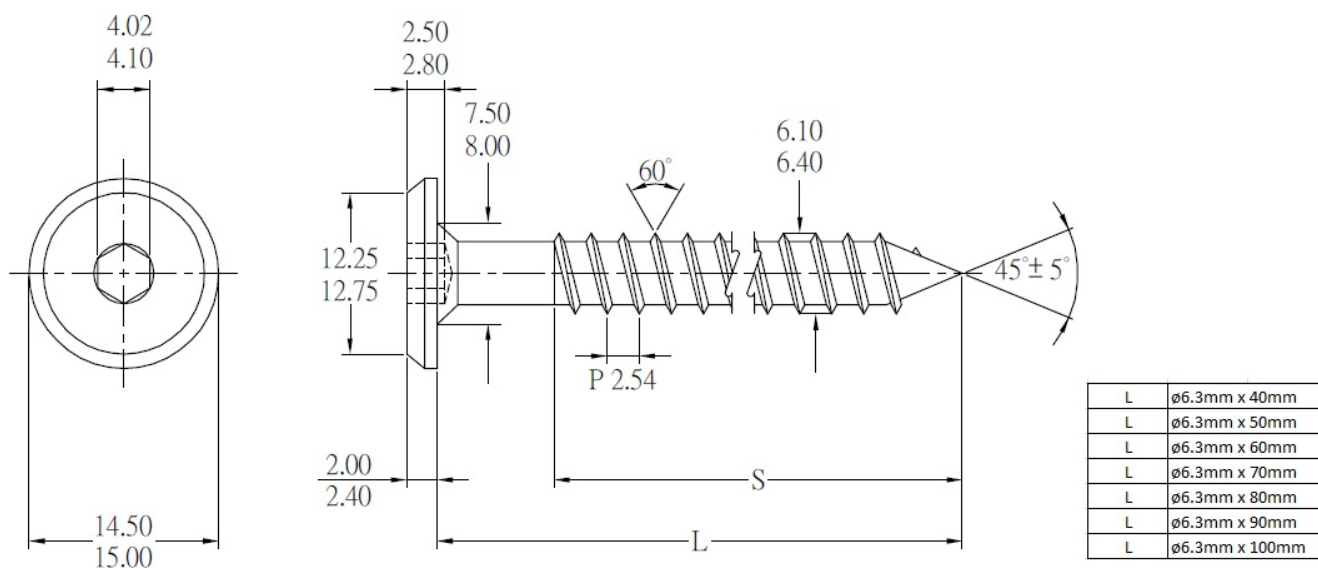

PRODUCT SHEET

Description:

Fifteen Wood Screw, Steel YZP, $\phi 6.3\text{mm} \times 90\text{mm}$, Hex 4mm

Item number:

12.01.395-0

Units	Box	Carton	HS Code	Barcode
Pcs.	1	1000	7318149199	
				5704866020268

SISO A/S

Mileparken 11
DK-2740 Skovlunde
Denmark
VAT: DK 24786013

Phone +45 45 830 900

www.siso.dk
siso@siso.dk

Danske Bank
Nytorv Branch
Copenhagen
SWIFT: DABADKKK

Account no.
4180 3112 112936
IBAN Account
DK7230003112112936